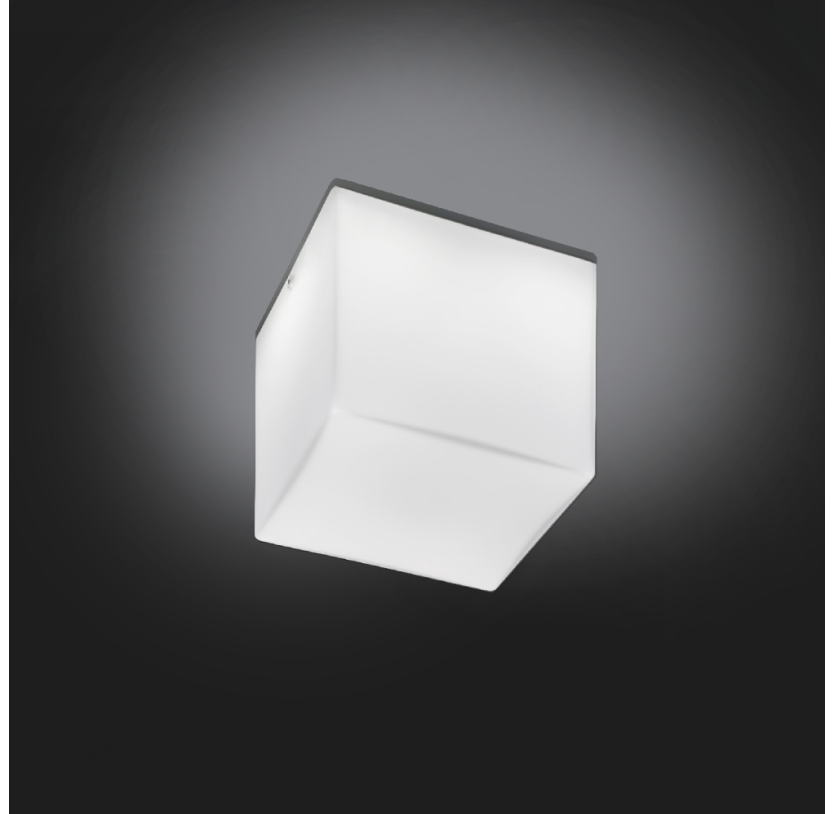

KUBIK SURFACE

D83279

PROJECT _____

TYPE _____

NOTES _____

QUANTITY _____

DATE _____

GENERAL

Series: Kubik
Brand: Panzeri
Division: Design
Mounting Type: Surface
Mounting Location: Ceiling
Subcategory: Ambient

PHYSICAL

Shape: Square
Length (mm): 110
Length (in): 4 ⁵/₁₆
Width (mm): 110
Width (in): 4 ⁵/₁₆
Height (mm): 110
Height (in): 4 ⁵/₁₆
Light Distribution: Omnidirectional
Weight (kg): 0.66
Weight (lbs): 1.45
Diffuser: Matte White Blown Glass
Fixture Finish: WHI
Fixture Material: Metal

ELECTRICAL

Input Wattage Range: 1 - 9 W
Lamp Type: LED
Input Wattage (W): 9.5
Total Output Wattage (W): 9
Dimming: Non-Dimmable
Driver Included: Yes
Driver Location: Integrated
Driver Type: Constant Current - 120Vac
Driver Class: Class 2
Input Voltage (V): 120 - 277
Constant Current (MA): 250
Upon Request: (Not included - see components) Remote: 0-10Vdc dimming / Phase dimming @120Vac only / Non-dimming 1

LED

Color Temperature (°K): 3000
Max. Delivered Lumen (lm): 667
CRI: >80 CRI
Lamp Life (hrs): 60000

OPTICAL

RATINGS AND CERTIFICATIONS

Certified By: CSA Certified to UL and CSA Standards
IP rating: IP40