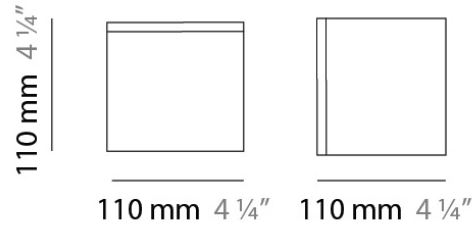

KUBIK SURFACE

D83279

PROJECT _____

TYPE _____

NOTES _____

QUANTITY _____

DATE _____

GENERAL

Series: Kubik
Brand: Panzeri
Division: Design
Mounting Type: Surface
Mounting Location: Ceiling
Subcategory: Ambient

PHYSICAL

Shape: Square
Length (mm): 110
Length (in): 4 ⁵/₁₆
Width (mm): 110
Width (in): 4 ⁵/₁₆
Height (mm): 110
Height (in): 4 ⁵/₁₆
Light Distribution: Omnidirectional
Weight (kg): 0.66
Weight (lbs): 1.45
Diffuser: Matte White Blown Glass
Fixture Finish: WHI
Fixture Material: Metal

ELECTRICAL

Input Wattage Range: 1 - 9 W
Lamp Type: LED
Input Wattage (W): 9.5
Total Output Wattage (W): 9
Dimming: Non-Dimmable
Driver Included: Yes
Driver Location: Integrated
Driver Type: Constant Current - 120Vac
Driver Class: Class 2
Input Voltage (V): 120 - 277
Constant Current (MA): 250
Upon Request: (Not included - see components) Remote: 0-10Vdc dimming / Phase dimming @120Vac only / Non-dimming 1

LED

Color Temperature (°K): 3000
Max. Delivered Lumen (lm): 667
CRI: >80 CRI
Lamp Life (hrs): 60000

OPTICAL

RATINGS AND CERTIFICATIONS

Certified By: CSA Certified to UL and CSA Standards
IP rating: IP40