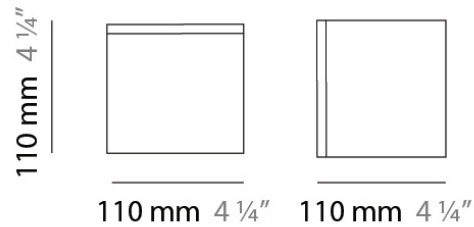

KUBIK SURFACE

D83002

PROJECT _____

TYPE _____

NOTES _____

QUANTITY _____

DATE _____

GENERAL

Series: Kubik
Brand: Panzeri
Division: Design
Mounting Type: Surface
Mounting Location: Ceiling
Subcategory: Ambient

PHYSICAL

Shape: Square
Length (mm): 110
Length (in): 4 ⁵/₁₆
Width (mm): 110
Width (in): 4 ⁵/₁₆
Height (mm): 110
Height (in): 4 ⁵/₁₆
Extension (mm): 100
Extension (in): 4 ⁵/₁₆
Light Distribution: Omnidirectional
Weight (kg): 0.69
Weight (lbs): 1.52
Diffuser: Matte White Blown Glass
Fixture Finish: WHI
Fixture Material: Metal

ELECTRICAL

Number of Lamps: 1
Lamp Type: LED Retrofit
Lamp Shape: T4
Bulb Included: Bulb Not Included
Total Output Wattage (W): 3
Max. Wattage Per Lamp (W): 3
Lamp Base: G9
Input Voltage (V): 120

LED

Nominal Lumen (lm): 650

OPTICAL

RATINGS AND CERTIFICATIONS

Certified By: CSA Certified to UL and CSA Standards
IP rating: IP40