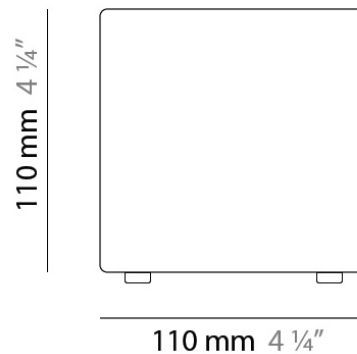

KUBIK PORTABLE

D84371

PROJECT

TYPE

NOTES

QUANTITY

DATE

GENERAL

Series: Kubik
Brand: Panzeri
Division: Design
Mounting Type: Portable
Mounting Location: Table
Subcategory: Table

PHYSICAL

Shape: Square
Length (mm): 110
Length (in): 4 ⁵/₁₆
Width (mm): 110
Width (in): 4 ⁵/₁₆
Height (mm): 110
Height (in): 4 ⁵/₁₆
Light Distribution: Omnidirectional
Weight (kg): 0.83
Weight (lbs): 1.82
Diffuser: Matte White Blown Glass
Fixture Finish: WHI
Fixture Material: Metal

ELECTRICAL

Input Wattage Range: 1 - 9 W
Lamp Type: LED
Input Wattage (W): 9.5
Total Output Wattage (W): 8
Dimming: Non-Dimmable
Driver Included: Yes
Driver Location: Integrated
Driver Type: Constant Current - 120Vac
Driver Class: Class 2
Input Voltage (V): 120
Constant Current (MA): 350

LED

Number of LEDs: 1
Color Temperature (°K): 3000
Max. Delivered Lumen (lm): 667
CRI: >80 CRI
Lamp Life (hrs): 60000

OPTICAL

RATINGS AND CERTIFICATIONS

Certified By: CSA Certified to UL and CSA Standards
IP rating: IP20